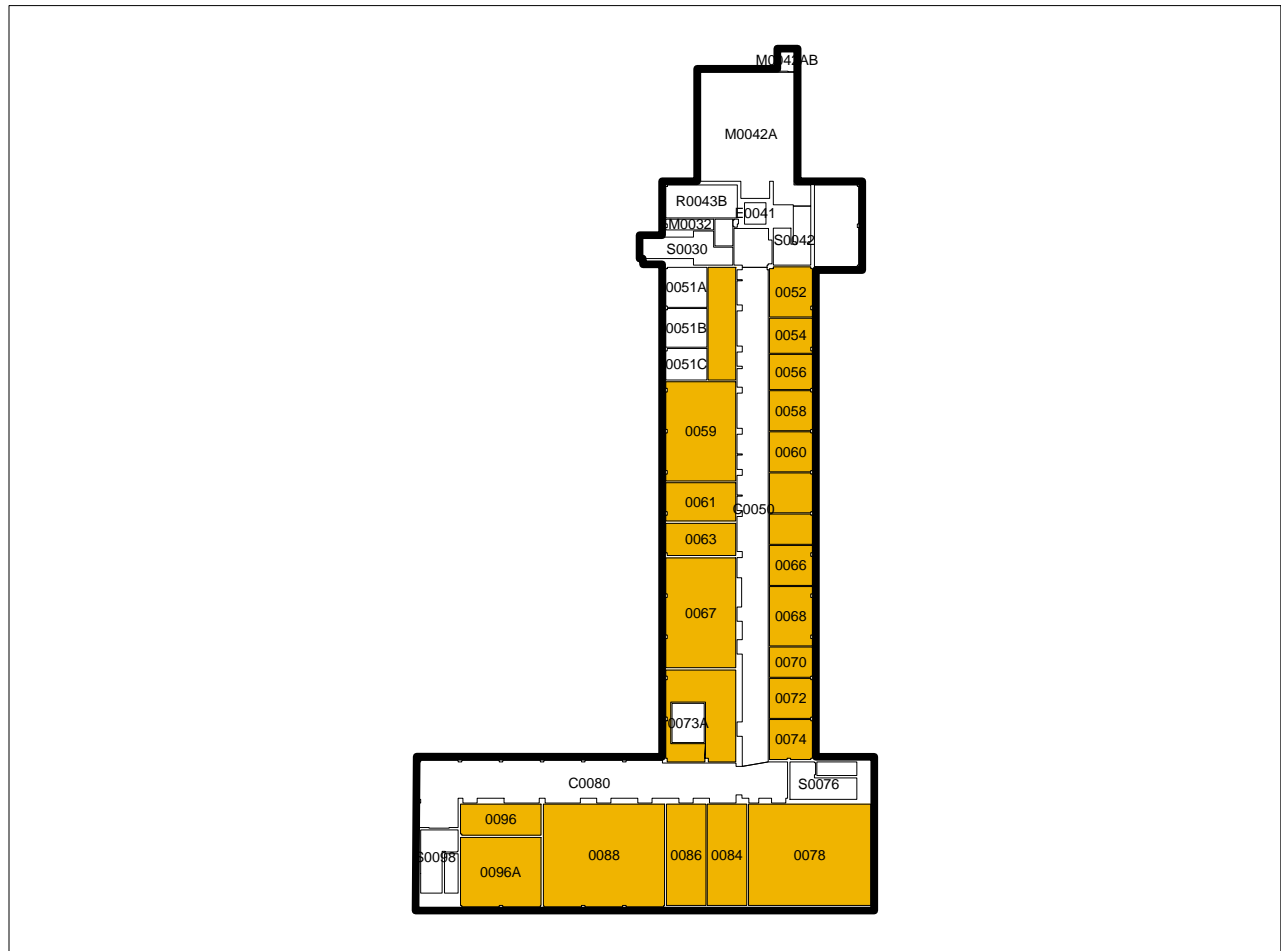

# LEBARON G (Air Handlers)

SCALE 1 : 645